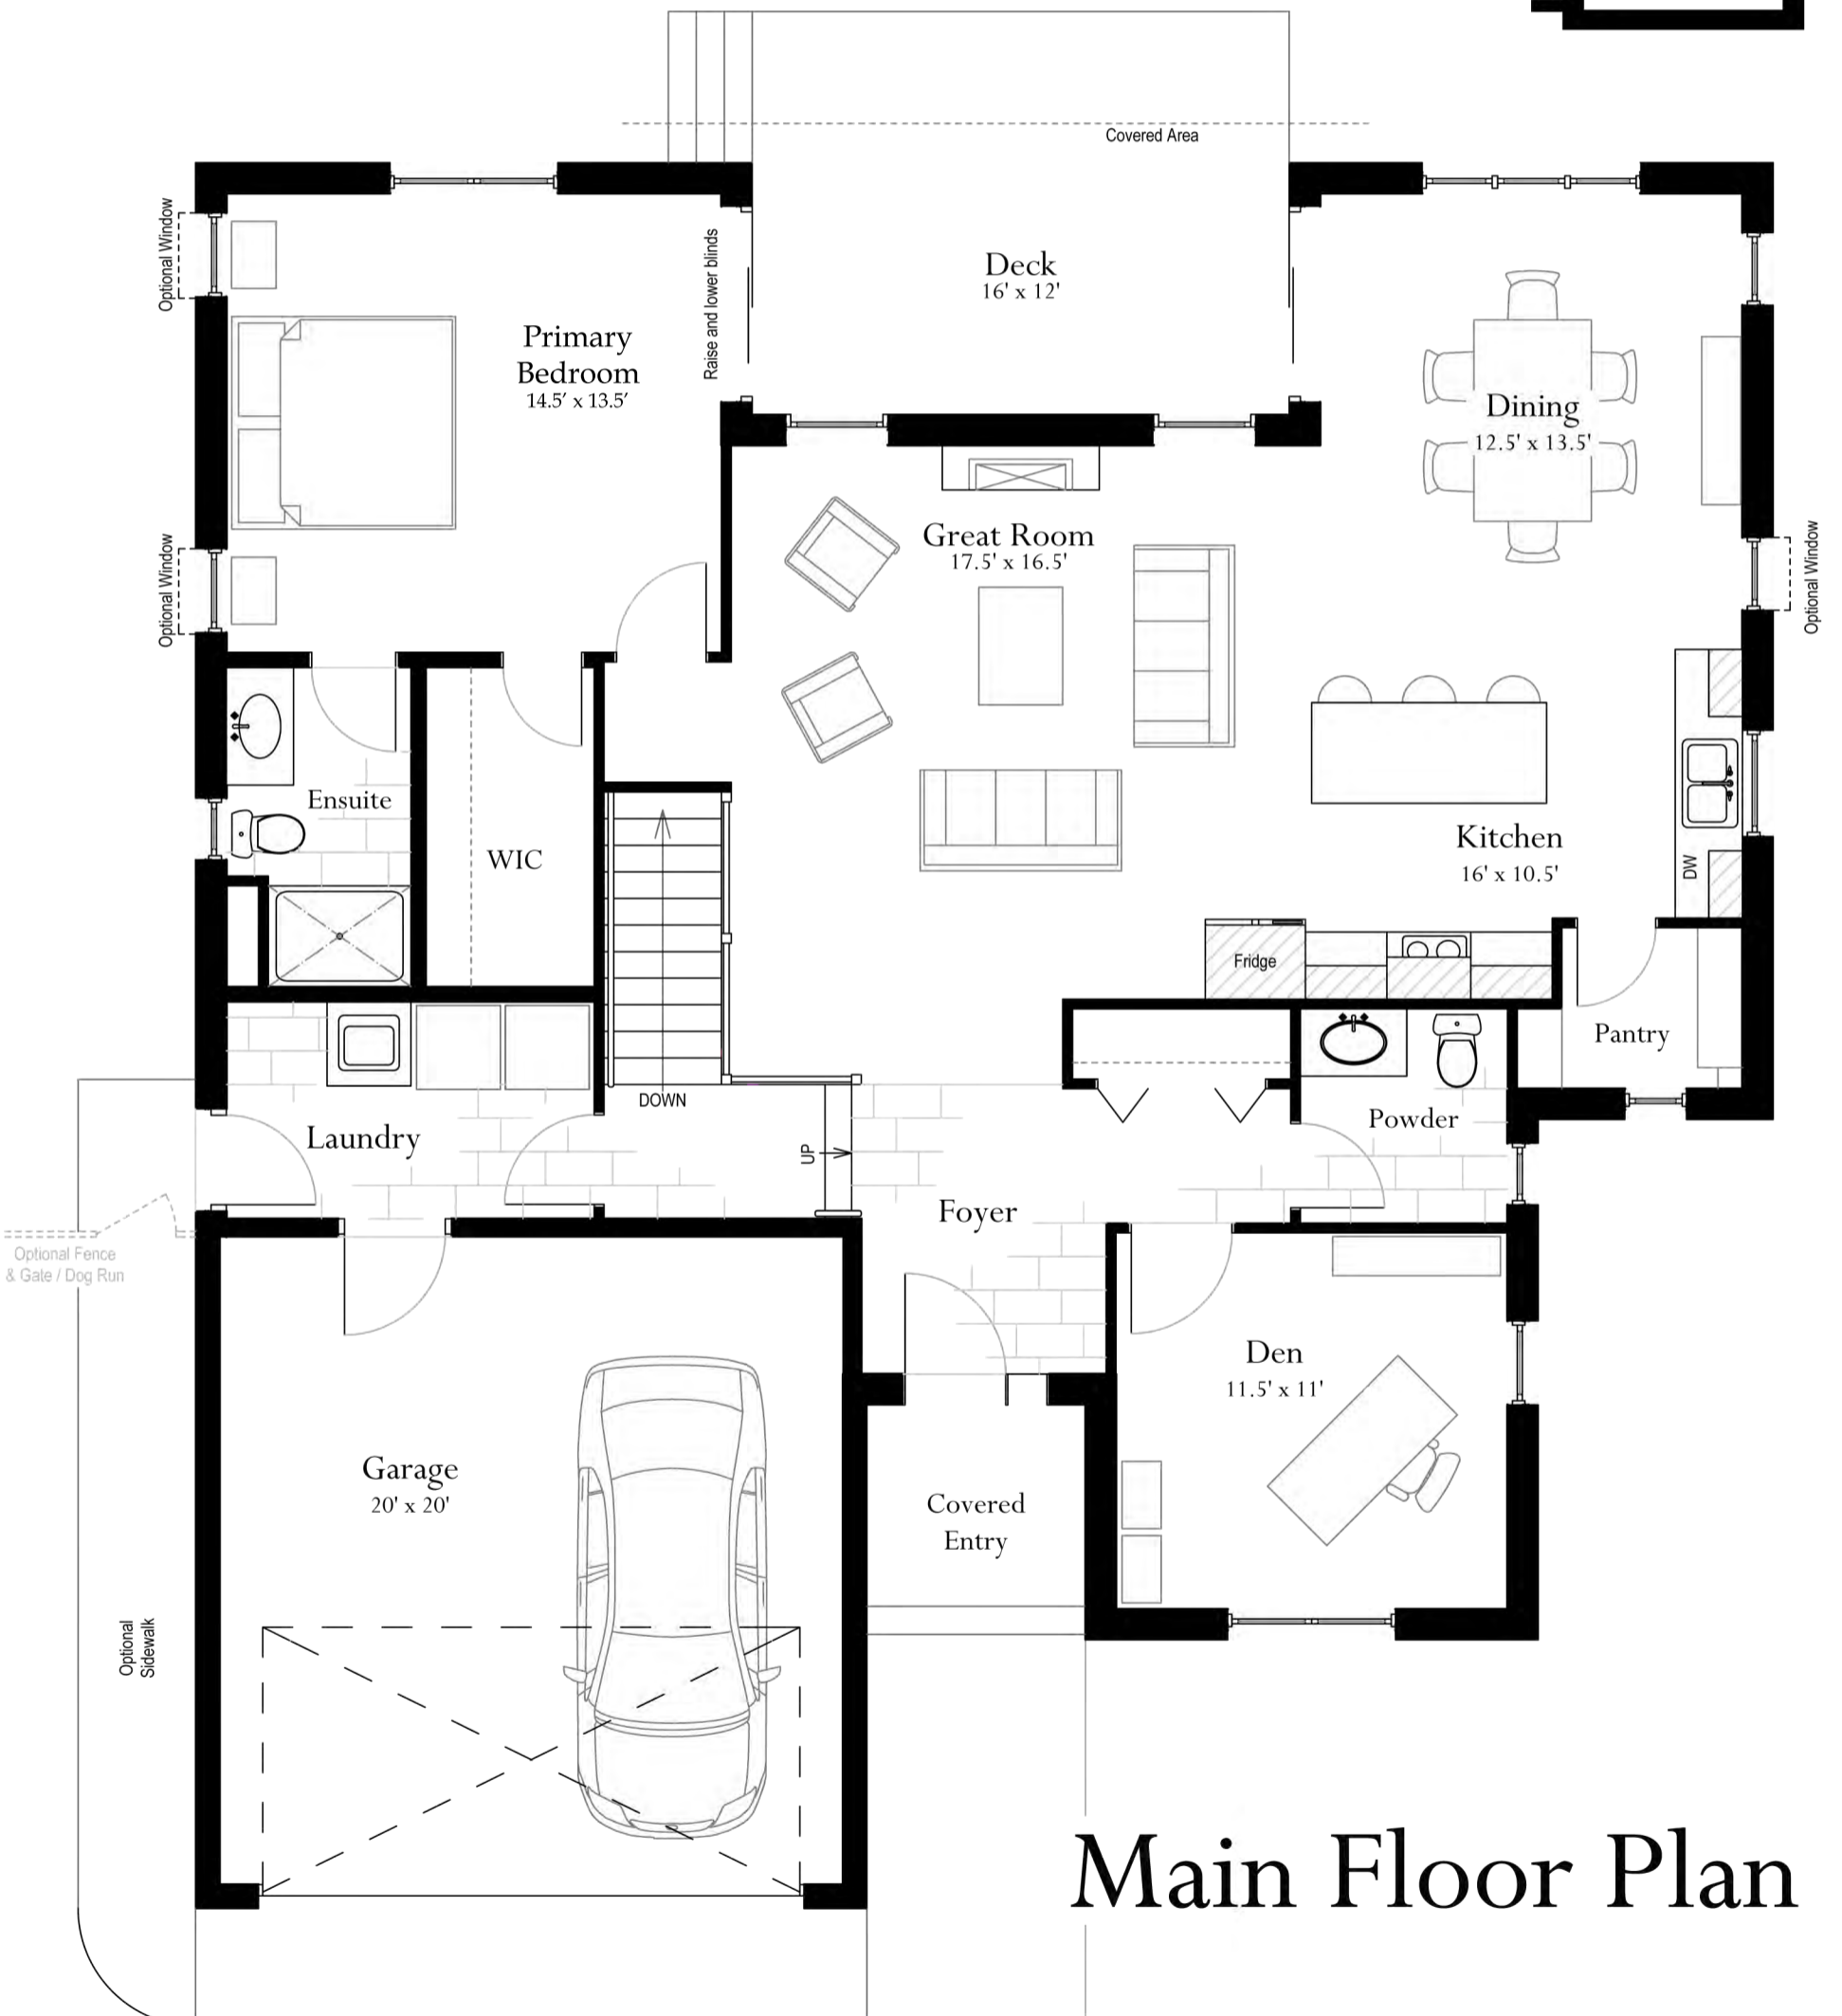

Shown with optional frieze board

The Juniper

Full Basement
1555 sqft

Optional Finished Basement Area
865 sqft

Main Floor Plan