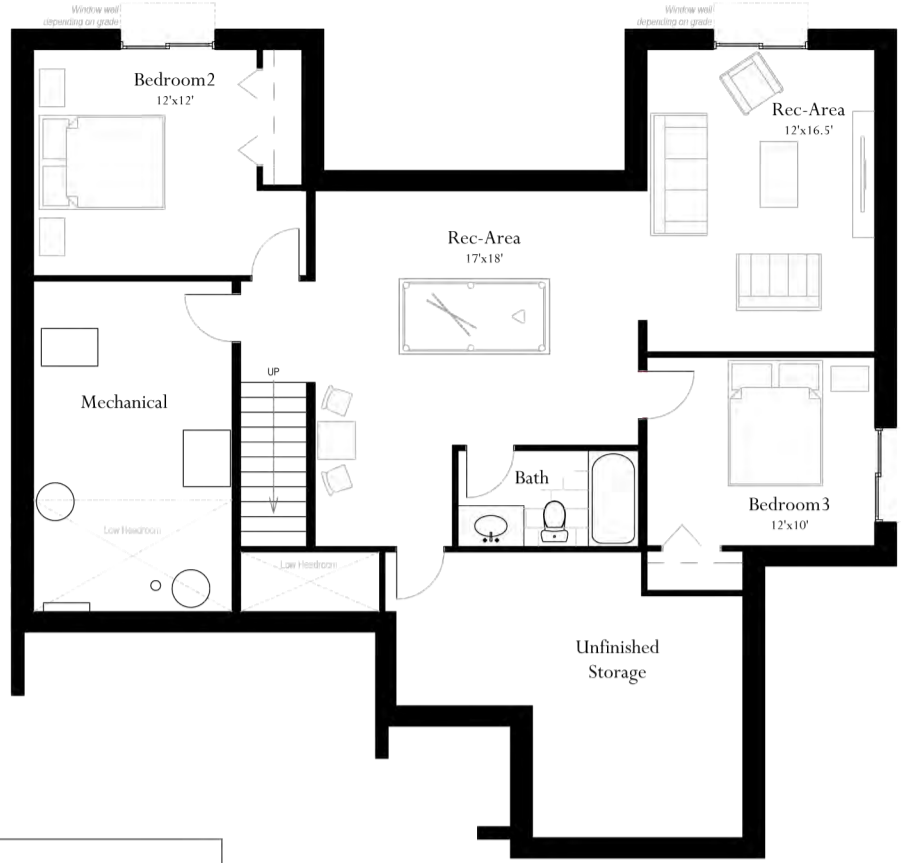

Shown with optional frieze board

The Juniper

Full Basement
1555 sqft

Optional Finished Basement Area
865 sqft

Main Floor Plan